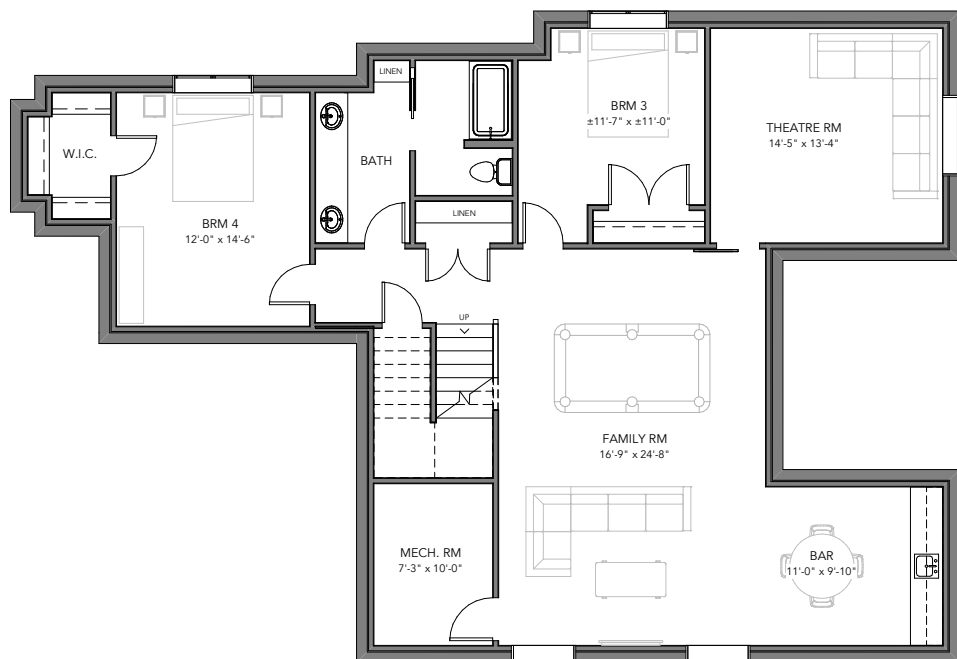

Laurel

- 🏠 Bungalow
- 📏 1,671 SF + BSMT
- 🛏️ 4 Bedrooms
- 🚿 3 Bathrooms
- ➡️ 36'-40' Wide

- Modern Exterior with accented metal rooflines
- Double Attached Garage
- 15' ceiling feature in Foyer
- Vaulted Ceiling with shiplap and wood beam accents
- Double sided fireplace with floor to ceiling stone
- Sheltered Screen Room and Sun Deck
- Built-in Mud Room bench with storage
- Front-facing bedroom or office
- Full bath on main floor
- Master Ensuite with custom stone shower and free-standing tub.
- Master walk-in-closet adjoining to laundry
- Laundry room doubles as a workstation or craft room
- Basement Family Room & Wet Bar
- Two Basement Bedrooms, one contains large walk-in closet
- Theatre Room with potential to become fifth bedroom
- Oversized basement bathroom with double sinks and separated shower and water closet

MAIN FLOOR 1,671 SF

LOWER FLOOR 1,256 SF