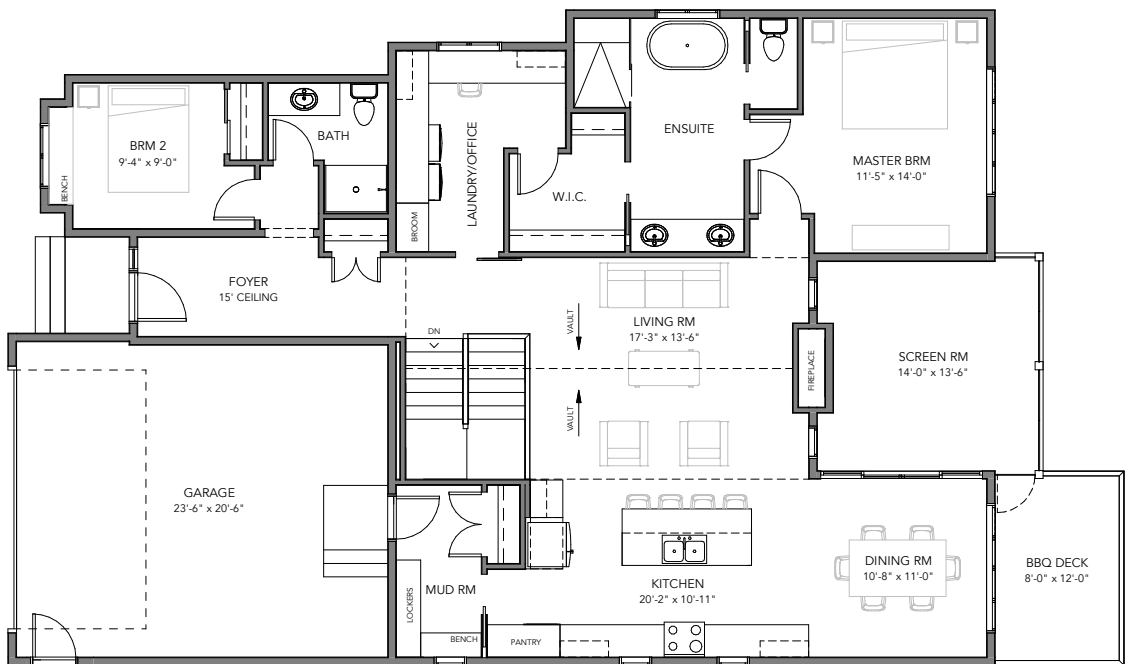

Laurel

- 🏠 Bungalow
- 📏 1,671 SF + BSMT
- 🛏️ 4 Bedrooms
- 🚿 3 Bathrooms
- ➡️ 36'-40' Wide

- Modern Exterior with accented metal rooflines
- Double Attached Garage
- 15' ceiling feature in Foyer
- Vaulted Ceiling with shiplap and wood beam accents
- Double sided fireplace with floor to ceiling stone
- Sheltered Screen Room and Sun Deck
- Built-in Mud Room bench with storage
- Front-facing bedroom or office
- Full bath on main floor
- Master Ensuite with custom stone shower and free-standing tub.
- Master walk-in-closet adjoining to laundry
- Laundry room doubles as a workstation or craft room
- Basement Family Room & Wet Bar
- Two Basement Bedrooms, one contains large walk-in closet
- Theatre Room with potential to become fifth bedroom
- Oversized basement bathroom with double sinks and separated shower and water closet

MAIN FLOOR 1,671 SF

LOWER FLOOR 1,256 SF