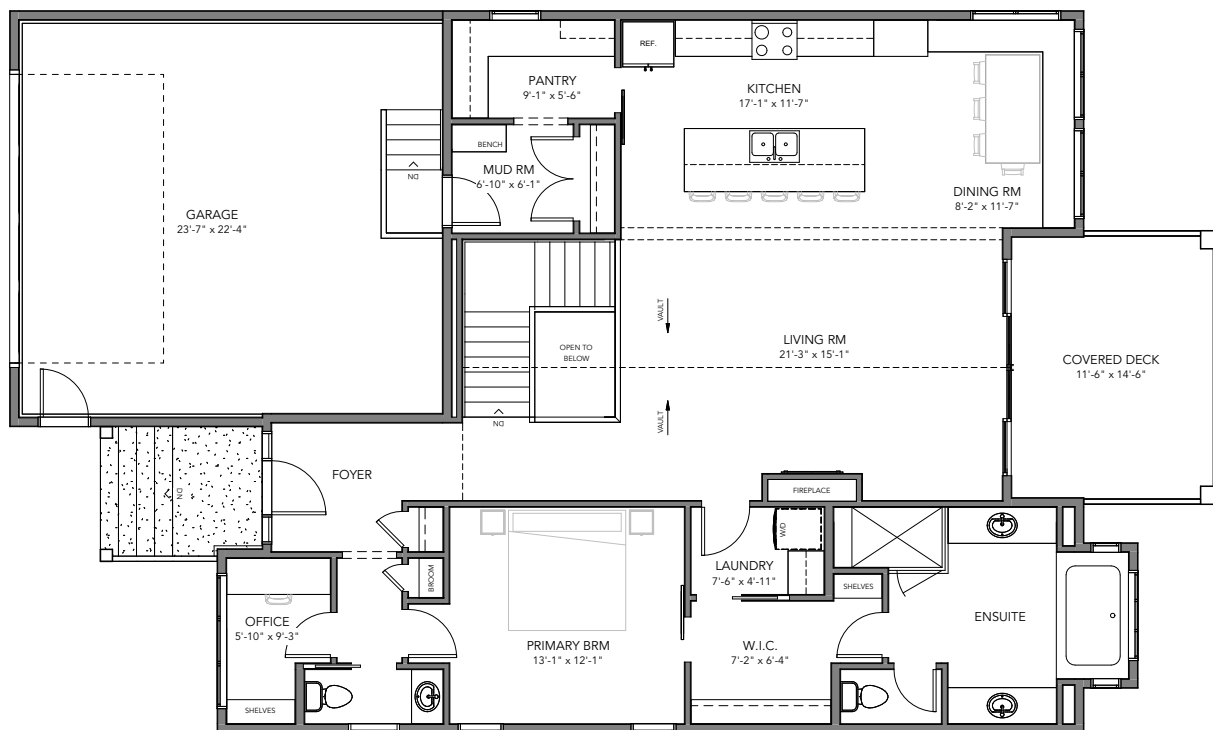

Sorento

CUSTOM HOMES

Harper

🏠 Bungalow

📐 1,588 SF + BSMT

🛏️ 4 Bedrooms

🚿 2.5 Bathrooms

➡️ 40' Wide

- Cottage Inspired Home
- Double Attached Garage
- Large kitchen with stone backsplash and built-in dining banquette
- Walk-through pantry from Mud Room
- Vaulted ceiling in Living Room with beam accents and stone clad gas fireplace
- Large Covered Deck with Vaulted Ceiling
- Primary Ensuite with dual vanities, tiled shower and drop in tub
- Main floor laundry through hidden door
- Front facing Pocket Office
- Large basement Family Room, Wet Bar, and Theatre Room
- Three Basement Bedrooms and shared bathroom

MAIN FLOOR 1,588 SF

LOWER FLOOR 1,208 SF