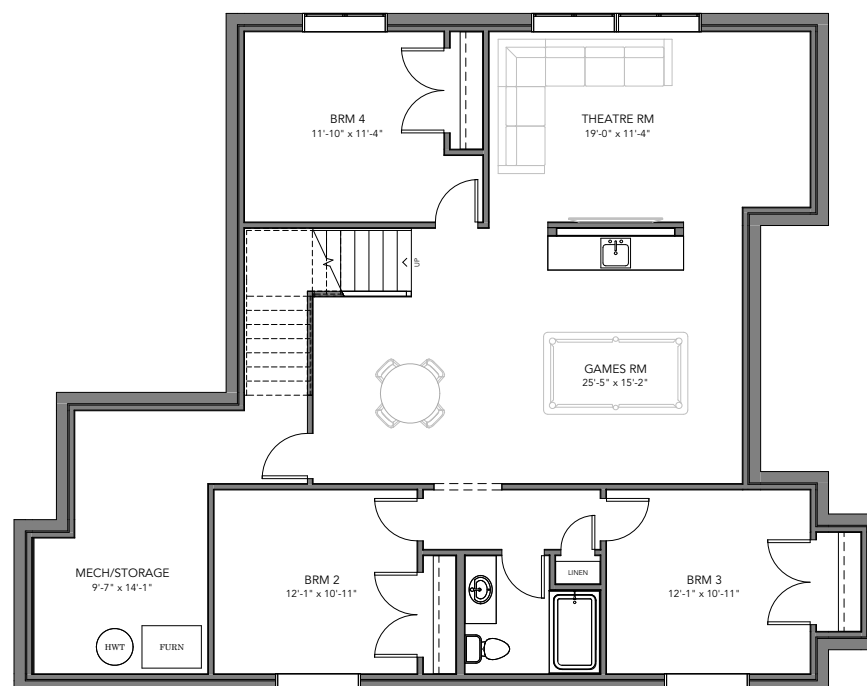

Sorento

CUSTOM HOMES

Harper

🏠 Bungalow

📐 1,588 SF + BSMT

🛏️ 4 Bedrooms

🚿 2.5 Bathrooms

➡️ 40' Wide

- Cottage Inspired Home
- Double Attached Garage
- Large kitchen with stone backsplash and built-in dining banquette
- Walk-through pantry from Mud Room
- Vaulted ceiling in Living Room with beam accents and stone clad gas fireplace
- Large Covered Deck with Vaulted Ceiling
- Primary Ensuite with dual vanities, tiled shower and drop in tub
- Main floor laundry through hidden door
- Front facing Pocket Office
- Large basement Family Room, Wet Bar, and Theatre Room
- Three Basement Bedrooms and shared bathroom

MAIN FLOOR 1,588 SF

LOWER FLOOR 1,208 SF